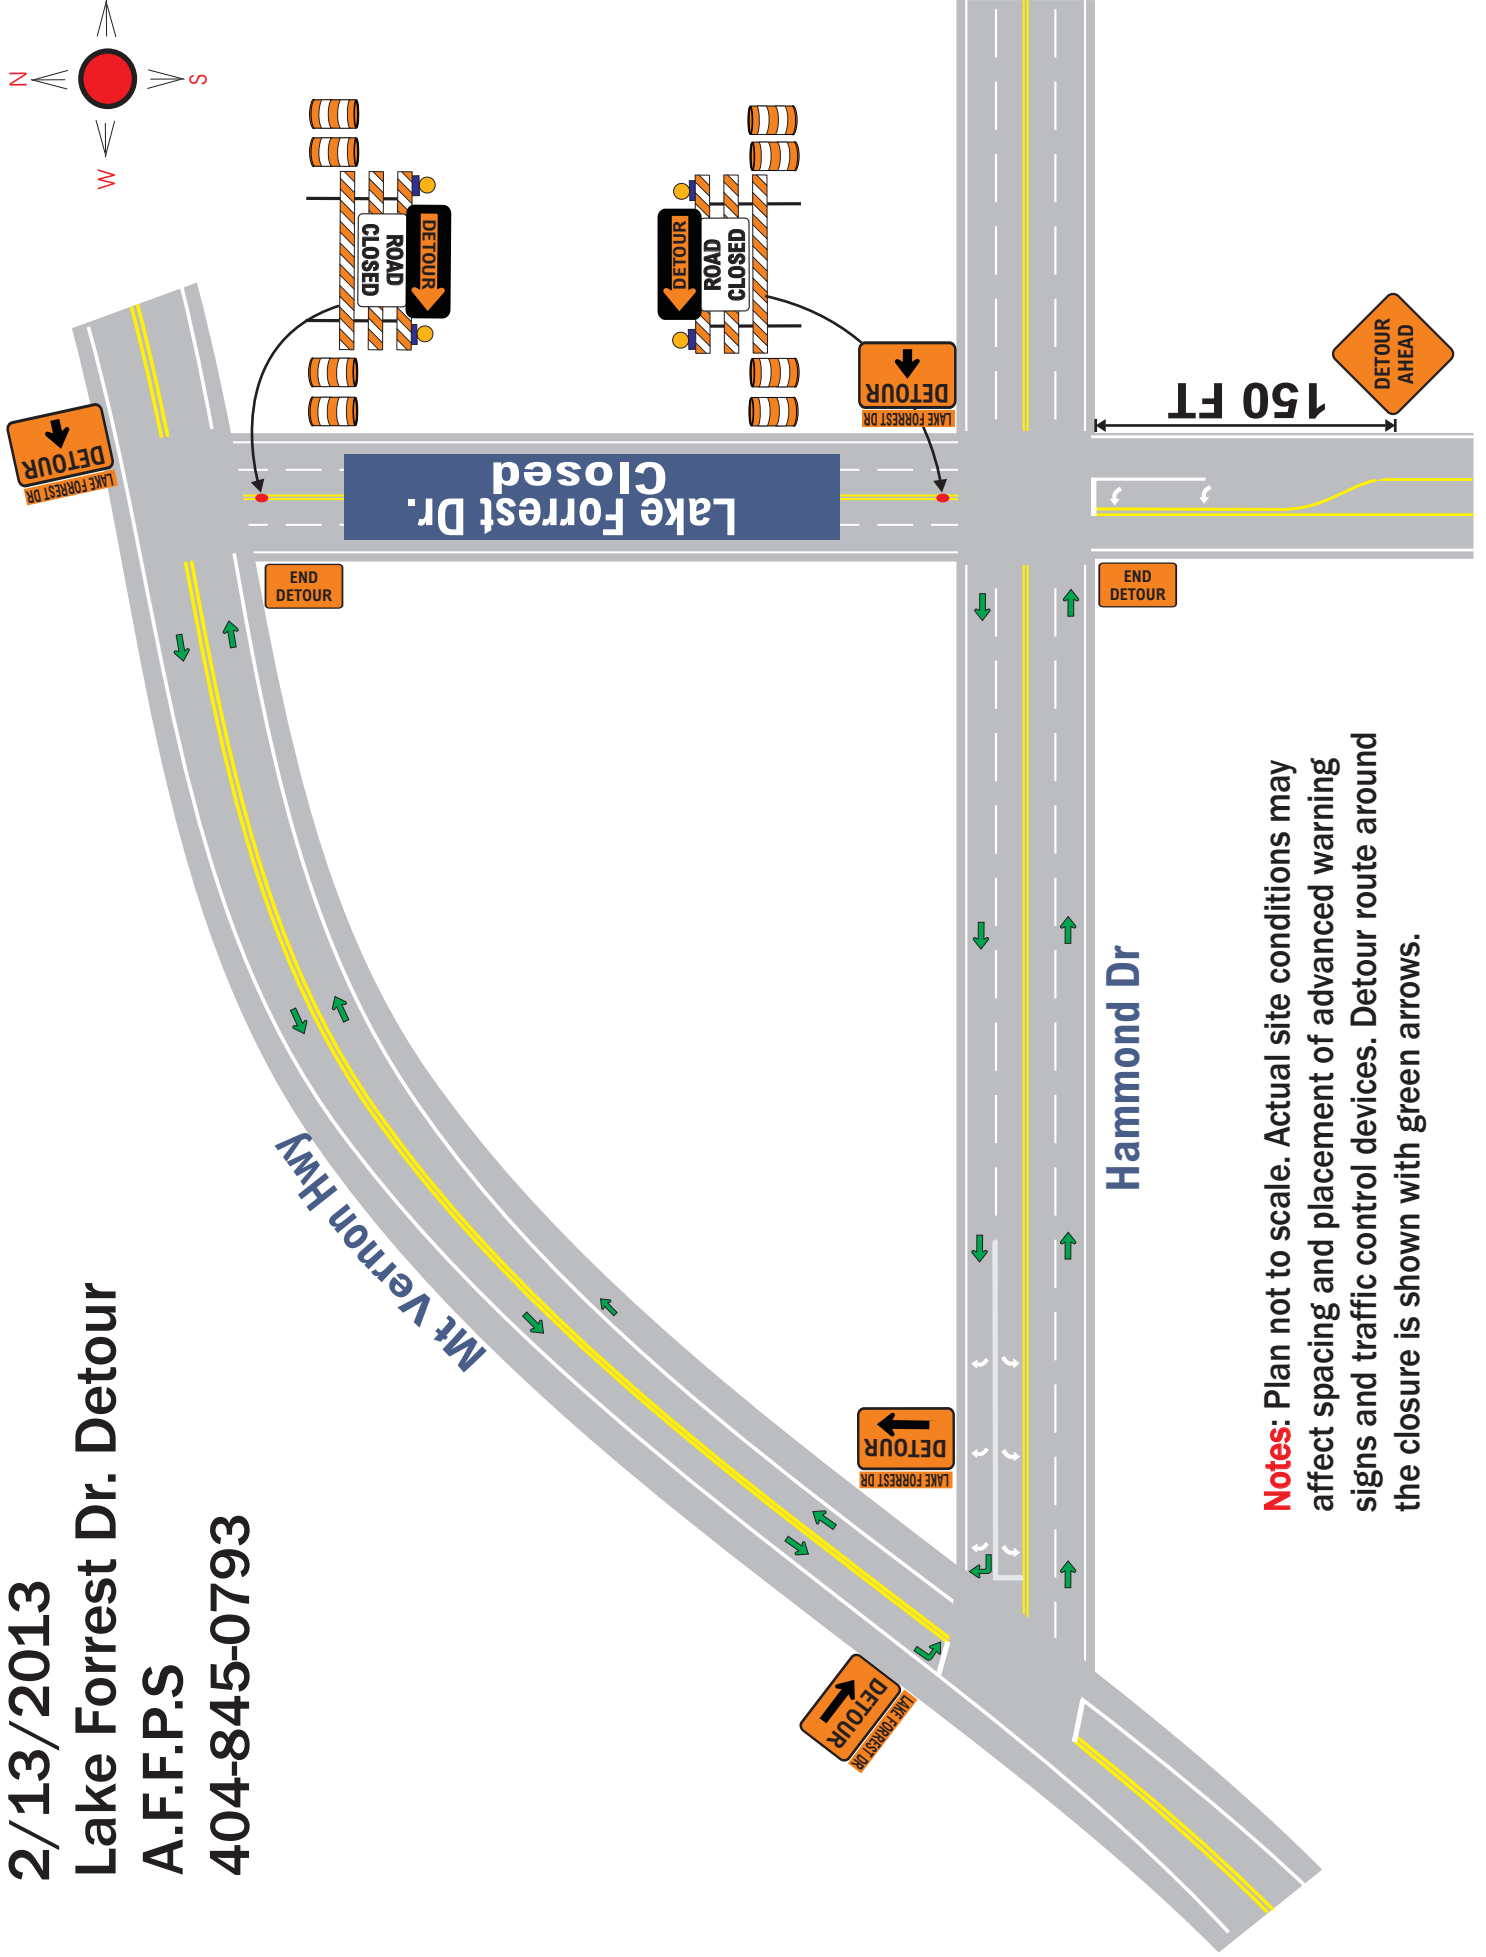

2/13/2013
Lake Forrest Dr. Detour
A.F.F.P.S
404-845-0793

Notes: Plan not to scale. Actual site conditions may affect spacing and placement of advanced warning signs and traffic control devices. Detour route around the closure is shown with green arrows.